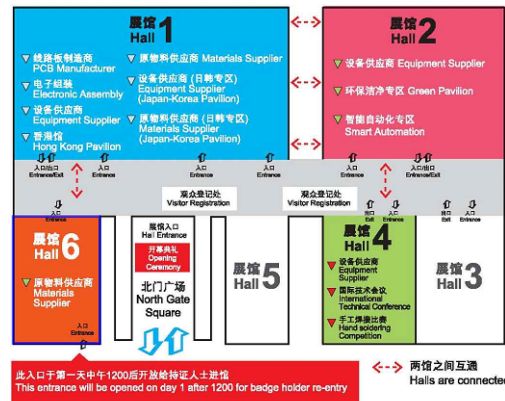

Shenzhen Convention & Exhibition Center Hall 6
 深圳会展中心 六号展馆

Legend 圖例:

| | | | |
|---------------|--|---------------------------|--|
| Fire Hose 消防栓 | | Materials Supplier 原物料供应商 | |
| Lift 电梯 | | | |
| Vent 通风口 | | | |
| Pillar 方柱 | | | |
| Pillar 圆柱 | | | |

此入口于第一天中午1200后开放给持证人士进馆
 This entrance will be opened on day 1 after 1200 for badge holder re-entry

此入口于第一天中午1200后开放给持证人士进馆
 This entrance will be opened on day 1 after 1200 for badge holder re-entry